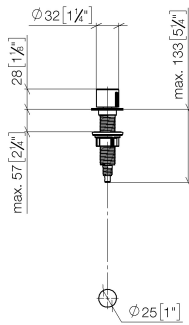

Strainer waste with control handle - Brushed Platinum

ELIO

10 712 970

- control for single basin
- including adapter for Bowden cable

Fits ELIO, ENO, MEM, META SQUARE, SYNC and TARA ULTRA

Fits: ELIO, MEM, ENO, SYNC, TARA ULTRA, META SQUARE

10 712 970

mm [inches]

10 712 970

Parts for other finishes can be found here: [Chrome](#)

Spare parts list

| No. | Item Number | Name | Quantity used | Delivery time |
|--|--------------------|------------|---------------|---------------|
| 1 | 09 20 97 030-06 | handle | 1 | 10 |
| 2 | 90 12 12 002 00 90 | fixing cap | 1 | 2 |
| 3 | 09 27 87 011-06 | rosette | 1 | 10 |
| 4 | 09 14 10 042 90 | seal | 1 | 2 |
| 5 | 09 29 06 087-06 | spindle | 1 | - |
| Spare part can no longer be ordered, please order the replacement item | | | | |
| 6 | 04 30 01 029 00 90 | adaptor | 1 | 2 |
| 7 | 09 24 03 175 90 | adaptor | 1 | 2 |
| 8 | 09 11 10 073-07 | connection | 1 | 30 |
| 9 | 09 11 10 074-07 | connection | 1 | 30 |
| 10 | 09 11 10 079-07 | connection | 1 | 30 |
| 11 | 09 30 11 087 90 | disc | 1 | 2 |
| 12 | 09 23 30 024-07 | nut | 1 | 30 |